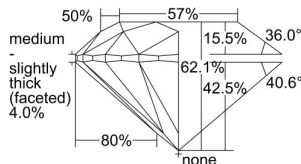

GIA®

FACSIMILE

GIA REPORT 5493809045

Verify this report at GIA.edu

GIA NATURAL DIAMOND DOSSIER®

July 02, 2024
GIA Report Number 5493809045
Shape and Cutting Style ..... Round Brilliant
Measurements ..... 4.81 - 4.83 x 3.00 mm

GRADING RESULTS

Carat Weight ..... 0.43 carat
Color Grade ..... H
Clarity Grade VS1
Cut Grade ..... Excellent

ADDITIONAL GRADING INFORMATION

Polish ..... Excellent
Symmetry ..... Excellent
Fluorescence ..... None
Clarity Characteristics..... Crystal, Feather, Cloud, Pinpoint
Inscription(s): GIA 5493809045

PROPORTIONS

Profile to actual proportions