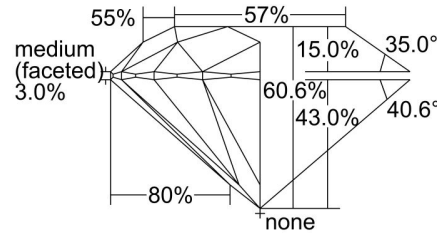

GIA NATURAL DIAMOND GRADING REPORT

July 04, 2024  
 GIA Report Number ..... 5493810970  
 Shape and Cutting Style ..... Round Brilliant  
 Measurements ..... 9.87 - 9.92 x 6.00 mm

GRADING RESULTS

Carat Weight ..... 3.60 carat  
 Color Grade ..... I  
 Clarity Grade ..... SI2  
 Cut Grade ..... Excellent

PROPORTIONS

Profile to actual proportions

CLARITY CHARACTERISTICS

KEY TO SYMBOLS\*

- Crystal
- ⊗ Cloud
- ~ Feather
- \\ Needle

\* Red symbols denote internal characteristics (inclusions). Green or black symbols denote external characteristics (blemishes). Diagram is an approximate representation of the diamond, and symbols shown indicate type, position, and approximate size of clarity characteristics. All clarity characteristics may not be shown. Details of finish are not shown.