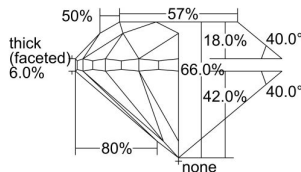

GIA®

FACSIMILE

GIA REPORT 5493812491

Verify this report at GIA.edu

GIA NATURAL DIAMOND DOSSIER®

July 03, 2024
GIA Report Number 5493812491
Shape and Cutting Style ..... Round Brilliant
Measurements ..... 4.86 - 4.88 x 3.21 mm

GRADING RESULTS

Carat Weight ..... 0.50 carat
Color Grade ..... D
Clarity Grade VS1
Cut Grade ..... Good

ADDITIONAL GRADING INFORMATION

Polish ..... Excellent
Symmetry ..... Excellent
Fluorescence ..... Medium Blue
Clarity Characteristics ..... Crystal, Pinpoint
Inscription(s): GIA 5493812491

PROPORTIONS

Profile to actual proportions

GRADING SCALES

GIA COLOR SCALE	GIA CLARITY SCALE	GIA CUT SCALE	
D	FLAWLESS	EXCELLENT	
E	INTERNALLY FLAWLESS		
F		VVS₁	VERY GOOD
G	VVS₂		
H	VS₁	GOOD	
I	VS₂		
J	SI₁	FAIR	
K	SI₂		
L	I₁	POOR	
M	I₂		
N	I₃		
O			
P			
Q			
R			
S			
T			
U			
V			
W			
X			
Y			
Z