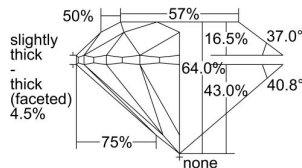

GIA®

FACSIMILE

GIA REPORT

5493824834

Verify this report at GIA.edu

GIA NATURAL DIAMOND DOSSIER®

July 04, 2024
GIA Report Number 5493824834
Shape and Cutting Style ..... Round Brilliant
Measurements ..... 4.96 - 5.02 x 3.19 mm

GRADING RESULTS

Carat Weight ..... 0.50 carat
Color Grade ..... E
Clarity Grade VS1
Cut Grade ..... Very Good

ADDITIONAL GRADING INFORMATION

Polish ..... Very Good
Symmetry ..... Very Good
Fluorescence ..... Faint
Clarity Characteristics ..... Crystal
Inscription(s): GIA 5493824834

PROPORTIONS

Profile to actual proportions

GRADING SCALES

GIA COLOR SCALE

COLOREDNESS	D
	E
	F
	G
	H
	I
	J
NEAR COLORLESS	K
	L
FAINTE	M
	N
	O
	P
	Q
	R
	S
	T
	U
	V
	W
	X
	Y
LIGHT	Z

GIA CLARITY SCALE

VERY VERY SLIGHTLY INCLUDED	FLAWLESS
	INTERNALLY FLAWLESS
VERY SLIGHTLY INCLUDED	VVS₁
	VVS₂
SLIGHTLY INCLUDED	VS₁
	VS₂
INCLUDED	SI₁
	SI₂
	I₁
	I₂
	I₃

GIA CUT SCALE

EXCELLENT
VERY GOOD
GOOD
FAIR
POOR