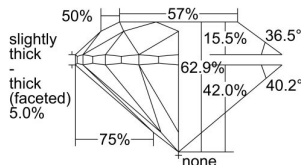

GIA®

FACSIMILE

GIA REPORT 5493829416

Verify this report at GIA.edu

GIA NATURAL DIAMOND DOSSIER®

July 04, 2024
GIA Report Number 5493829416
Shape and Cutting Style ..... Round Brilliant
Measurements ..... 5.58 - 5.60 x 3.52 mm

GRADING RESULTS

Carat Weight ..... 0.70 carat
Color Grade ..... E
Clarity Grade VS1
Cut Grade ..... Very Good

ADDITIONAL GRADING INFORMATION

Polish ..... Very Good
Symmetry ..... Very Good
Fluorescence ..... Faint
Clarity Characteristics ..... Needle, Pinpoint
Inscription(s): GIA 5493829416

PROPORTIONS

Profile to actual proportions