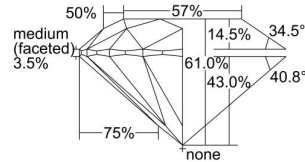

GIA®

FACSIMILE

GIA REPORT

5493829644

Verify this report at GIA.edu

GIA NATURAL DIAMOND DOSSIER®

July 04, 2024
GIA Report Number 5493829644
Shape and Cutting Style ..... Round Brilliant
Measurements ..... 4.33 - 4.35 x 2.65 mm

GRADING RESULTS

Carat Weight ..... 0.30 carat
Color Grade ..... G
Clarity Grade VS2
Cut Grade ..... Excellent

ADDITIONAL GRADING INFORMATION

Polish ..... Excellent
Symmetry ..... Excellent
Fluorescence ..... None
Clarity Characteristics ..... Crystal, Needle
Inscription(s): GIA 5493829644

PROPORTIONS

Profile to actual proportions

GRADING SCALES

GIA COLOR SCALE	GIA CLARITY SCALE	GIA CUT SCALE	
D	FLAWLESS	EXCELLENT	
E	INTERNALLY FLAWLESS		
F		VVS₁	VERY GOOD
G	VVS₂		
H	VS₁	GOOD	
I	VS₂		
J	SI₁	FAIR	
K	SI₂		
L	I₁	POOR	
M	I₂		
N	I₃		
O			
P			
Q			
R			
S			
T			
U			
V			
W			
X			
Y			
Z