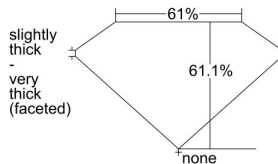

GIA®

FACSIMILE

GIA REPORT 5493832284

Verify this report at gia.edu

GIA NATURAL DIAMOND DOSSIER®

July 09, 2024
GIA Report Number 5493832284
Shape and Cutting Style ..... Pear Brilliant
Measurements ..... 6.54 x 4.45 x 2.72 mm

GRADING RESULTS

Carat Weight ..... 0.47 carat
Color Grade ..... G
Clarity Grade VS1

ADDITIONAL GRADING INFORMATION

Polish ..... Excellent
Symmetry ..... Very Good
Fluorescence ..... None
Clarity Characteristics ..... Cloud, Pinpoint
Inscription(s): GIA 5493832284

PROPORTIONS

Profile not to actual proportions

GRADING SCALES

GIA COLOR SCALE		GIA CLARITY SCALE			
COLORLESS	D	VERY VERY SLIGHTLY INCLUDED	FLAWLESS		
	E		INTERNALLY FLAWLESS		
	F	VERY SLIGHTLY INCLUDED	VS₁		
	G		VS₂		
	H		VS₁		
	NEAR COLORLESS	I	SLIGHTLY INCLUDED	SI₁	
		J		SI₂	
		FAINT	K	INCLUDED	I₁
			L		I₂
			M		I₃
VERT LIGHT	N				
	O				
	P				
	Q				
	R				
	S				
	T				
LIGHT	U				
	V				
	W				
	X				
Y					
Z