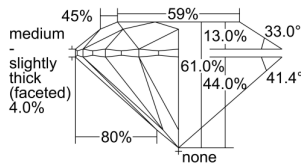

GIA®

FACSIMILE

GIA REPORT 5493836747

Verify this report at GIA.edu

GIA NATURAL DIAMOND DOSSIER®

July 04, 2024
GIA Report Number 5493836747
Shape and Cutting Style ..... Round Brilliant
Measurements ..... 4.34 - 4.37 x 2.66 mm

GRADING RESULTS

Carat Weight ..... 0.30 carat
Color Grade ..... H
Clarity Grade VVS1
Cut Grade ..... Excellent

ADDITIONAL GRADING INFORMATION

Polish ..... Excellent
Symmetry ..... Excellent
Fluorescence ..... None
Clarity Characteristics ..... Pinpoint, Feather
Inscription(s): GIA 5493836747

PROPORTIONS

Profile to actual proportions

GRADING SCALES

GIA COLOR SCALE	GIA CLARITY SCALE	GIA CUT SCALE	
D	FLAWLESS	EXCELLENT	
E	INTERNALLY FLAWLESS		
F		VVS₁	VERY GOOD
G	VVS₂		
H	VS₁	GOOD	
I	VS₂		
J	SI₁	FAIR	
K	SI₂		
L	I₁	POOR	
M	I₂		
N	I₃		
O			
P			
Q			
R			
S			
T			
U			
V			
W			
X			
Y			
Z