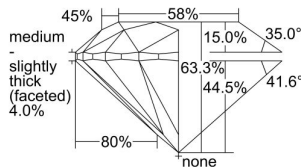

GIA®

FACSIMILE

GIA REPORT 5493836814

Verify this report at GIA.edu

GIA NATURAL DIAMOND DOSSIER®

July 04, 2024
GIA Report Number 5493836814
Shape and Cutting Style ..... Round Brilliant
Measurements ..... 5.41 - 5.45 x 3.44 mm

GRADING RESULTS

Carat Weight ..... 0.62 carat
Color Grade ..... G
Clarity Grade VVS2
Cut Grade ..... Excellent

ADDITIONAL GRADING INFORMATION

Polish ..... Excellent
Symmetry ..... Excellent
Fluorescence ..... None
Clarity Characteristics..... Pinpoint, Cloud, Indented Natural
Inscription(s): GIA 5493836814

PROPORTIONS

Profile to actual proportions

GRADING SCALES

GIA COLOR SCALE	GIA CLARITY SCALE	GIA CUT SCALE	
D	FLAWLESS	EXCELLENT	
E	INTERNALLY FLAWLESS		
F		VVS₁	VERY GOOD
G	VVS₂		
H	VS₁	GOOD	
I	VS₂		
J	SI₁	FAIR	
K	SI₂		
L	I₁	POOR	
M	I₂		
N	I₃		
O			
P			
Q			
R			
S			
T			
U			
V			
W			
X			
Y			
Z