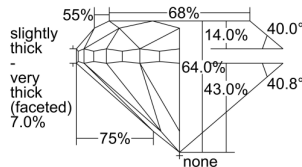

GIA®

FACSIMILE

GIA NATURAL DIAMOND DOSSIER®

July 05, 2024
GIA Report Number 5493838624
Shape and Cutting Style ..... Round Brilliant
Measurements ..... 4.07 - 4.14 x 2.63 mm

GRADING RESULTS

Carat Weight ..... 0.30 carat
Color Grade ..... G
Clarity Grade S11
Cut Grade ..... Good

ADDITIONAL GRADING INFORMATION

Polish ..... Excellent
Symmetry ..... Good
Fluorescence ..... None
Clarity Characteristics ..... Crystal
Inscription(s): GIA 5493838624

GIA REPORT 5493838624

Verify this report at GIA.edu

PROPORTIONS

Profile to actual proportions

GRADING SCALES

GIA COLOR SCALE

COLORED	D
	E
	F
	G
	H
	I
	J
NEAR COLORLESS	K
	L
FAIN	M
	N
	O
	P
VERY LIGHT	Q
	R
	S
	T
	U
	V
	W
	X
	Y
LIGHT	Z

GIA CLARITY SCALE

VERY VERY SLIGHTLY INCLUDED	FLAWLESS
	INTERNALLY FLAWLESS
VERY SLIGHTLY INCLUDED	VVS₁
	VVS₂
SLIGHTLY INCLUDED	VS₁
	VS₂
INCLUDED	S1₁
	S1₂
	I₁
	I₂
	I₃

GIA CUT SCALE

EXCELLENT
VERY GOOD
GOOD
FAIR
POOR