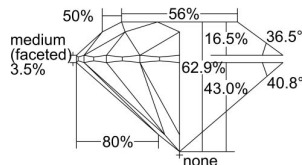

GIA®

FACSIMILE

GIA REPORT

5493842357

Verify this report at GIA.edu

GIA NATURAL DIAMOND DOSSIER®

July 05, 2024
GIA Report Number **5493842357**
Shape and Cutting Style ..... **Round Brilliant**
Measurements ..... **4.89 - 4.93 x 3.09 mm**

GRADING RESULTS

Carat Weight ..... **0.46 carat**
Color Grade ..... **G**
Clarity Grade **S12**
Cut Grade ..... **Excellent**

ADDITIONAL GRADING INFORMATION

Polish ..... **Excellent**
Symmetry ..... **Excellent**
Fluorescence ..... **None**
Clarity Characteristics..... **Crystal, Cloud, Feather**
Inscription(s): **GIA 5493842357**

PROPORTIONS

Profile to actual proportions

GRADING SCALES

GIA COLOR SCALE

COLORED	D
	E
	F
	G
	H
	I
	J
NEAR COLORLESS	K
	L
	M
	N
	O
	P
	Q
	R
	S
	T
	U
	V
	W
	X
	Y
	Z

GIA CLARITY SCALE

VERY VERY SLIGHTLY INCLUDED	FLAWLESS
	INTERNALLY FLAWLESS
VERY SLIGHTLY INCLUDED	VVS₁
	VVS₂
SLIGHTLY INCLUDED	VS₁
	VS₂
INCLUDED	I₁
	I₂
	I₃

GIA CUT SCALE

EXCELLENT
VERY GOOD
GOOD
FAIR
POOR