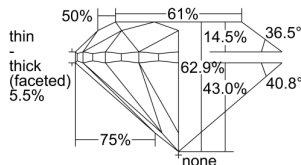

GIA®

FACSIMILE

GIA REPORT 5493842370

Verify this report at GIA.edu

GIA NATURAL DIAMOND DOSSIER®

July 05, 2024
GIA Report Number 5493842370
Shape and Cutting Style ..... Round Brilliant
Measurements ..... 4.97 - 5.01 x 3.14 mm

GRADING RESULTS

Carat Weight ..... 0.50 carat
Color Grade ..... E
Clarity Grade VS1
Cut Grade ..... Very Good

ADDITIONAL GRADING INFORMATION

Polish ..... Very Good
Symmetry ..... Very Good
Fluorescence ..... Medium Blue
Clarity Characteristics..... Indented Natural, Cloud
Inscription(s): GIA 5493842370

PROPORTIONS

Profile to actual proportions

GRADING SCALES

GIA COLOR SCALE	GIA CLARITY SCALE	GIA CUT SCALE	
D	FLAWLESS	EXCELLENT	
E	INTERNALLY FLAWLESS		
F		VVS₁	VERY GOOD
G	VVS₂		
H	VS₁	GOOD	
I	VS₂		
J	SI₁	FAIR	
K	SI₂		
L	I₁	POOR	
M	I₂		
N	I₃		
O			
P			
Q			
R			
S			
T			
U			
V			
W			
X			
Y			
Z