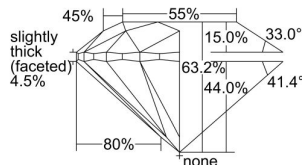

GIA®

FACSIMILE

GIA REPORT

5493845011

Verify this report at GIA.edu

GIA NATURAL DIAMOND DOSSIER®

July 08, 2024
GIA Report Number 5493845011
Shape and Cutting Style ..... Round Brilliant
Measurements ..... 4.98 - 5.00 x 3.15 mm

GRADING RESULTS

Carat Weight ..... 0.48 carat
Color Grade ..... G
Clarity Grade S11
Cut Grade ..... Excellent

ADDITIONAL GRADING INFORMATION

Polish ..... Excellent
Symmetry ..... Very Good
Fluorescence ..... None
Clarity Characteristics ..... Cloud, Crystal
Inscription(s): GIA 5493845011

PROPORTIONS

Profile to actual proportions

GRADING SCALES

GIA COLOR SCALE

COLORED	D
	E
	F
	G
	H
	I
	J
NEAR COLORLESS	K
	L
Faint	M
	N
	O
	P
	Q
	R
	S
	T
	U
	V
	W
	X
	Y
Light	Z

GIA CLARITY SCALE

FLAWLESS	INTERNAL FLAWLESS	VERY VERY SLIGHTLY INCLUDED	VERY SLIGHTLY INCLUDED	SLIGHTLY INCLUDED	INCLUDED	FLAWLESS
						EXCELLENT
VVS₁	VVS₂	VS₁	VS₂	SI₁	SI₂	VERY GOOD
						GOOD
I₁	I₂	I₃				FAIR
						POOR

GIA CUT SCALE

EXCELLENT
VERY GOOD
GOOD
FAIR
POOR