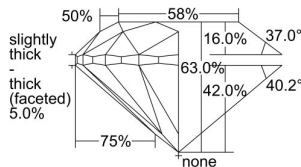

GIA®

FACSIMILE

GIA REPORT 5493846124

Verify this report at GIA.edu

GIA NATURAL DIAMOND DOSSIER®

July 05, 2024
GIA Report Number 5493846124
Shape and Cutting Style ..... Round Brilliant
Measurements ..... 4.19 - 4.23 x 2.65 mm

GRADING RESULTS

Carat Weight ..... 0.30 carat
Color Grade ..... D
Clarity Grade VS2
Cut Grade ..... Very Good

ADDITIONAL GRADING INFORMATION

Polish ..... Excellent
Symmetry ..... Very Good
Fluorescence ..... None
Clarity Characteristics ..... Crystal, Cavity
Inscription(s): GIA 5493846124

PROPORTIONS

Profile to actual proportions