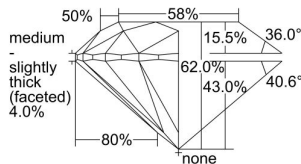

GIA®

FACSIMILE

GIA REPORT 5493847940

Verify this report at GIA.edu

GIA NATURAL DIAMOND DOSSIER®

July 08, 2024
GIA Report Number 5493847940
Shape and Cutting Style ..... Round Brilliant
Measurements ..... 4.69 - 4.72 x 2.92 mm

GRADING RESULTS

Carat Weight ..... 0.40 carat
Color Grade ..... H
Clarity Grade VS1
Cut Grade ..... Excellent

ADDITIONAL GRADING INFORMATION

Polish ..... Excellent
Symmetry ..... Excellent
Fluorescence ..... None
Clarity Characteristics ..... Crystal, Pinpoint
Inscription(s): GIA 5493847940

PROPORTIONS

Profile to actual proportions

GRADING SCALES

GIA COLOR SCALE	GIA CLARITY SCALE	GIA CUT SCALE
COLOURLESS	FLAWLESS	EXCELLENT
D	FLAWLESS	
E	FLAWLESS	VERY GOOD
F	FLAWLESS	
G	FLAWLESS	
H	FLAWLESS	
I	VVS₁	GOOD
J	VVS₂	
K	VS₁	FAIR
L	VS₂	
M	SI₁	
N	SI₂	POOR
O	I₁	
P	I₂	
Q	I₃	
R		
S		
T		
U		
V		
W		
X		
Y		
Z