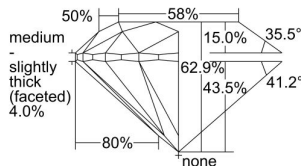

GIA®

FACSIMILE

GIA REPORT 5493850893

Verify this report at GIA.edu

GIA NATURAL DIAMOND DOSSIER®

July 05, 2024
GIA Report Number 5493850893
Shape and Cutting Style ..... Round Brilliant
Measurements ..... 5.63 - 5.66 x 3.55 mm

GRADING RESULTS

Carat Weight ..... 0.70 carat
Color Grade ..... G
Clarity Grade S11
Cut Grade ..... Excellent

ADDITIONAL GRADING INFORMATION

Polish ..... Excellent
Symmetry ..... Excellent
Fluorescence ..... None
Clarity Characteristics..... Cloud, Crystal, Feather
Inscription(s): GIA 5493850893

PROPORTIONS

Profile to actual proportions

GRADING SCALES

GIA COLOR SCALE	GIA CLARITY SCALE	GIA CUT SCALE	
D	FLAWLESS	EXCELLENT	
E	INTERNALLY FLAWLESS		
F		VVS₁	VERY GOOD
G	VVS₂		
H	VS₁	GOOD	
I	VS₂		
J	S1₁	FAIR	
K	S1₂		
L	I₁	POOR	
M	I₂		
N	I₃		
O			
P			
Q			
R			
S			
T			
U			
V			
W			
X			
Y			
Z