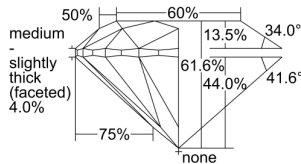

GIA®

FACSIMILE

GIA REPORT 5493852936

Verify this report at GIA.edu

GIA NATURAL DIAMOND DOSSIER®

July 11, 2024
GIA Report Number 5493852936
Shape and Cutting Style ..... Round Brilliant
Measurements ..... 4.29 - 4.31 x 2.65 mm

GRADING RESULTS

Carat Weight ..... 0.30 carat
Color Grade ..... H
Clarity Grade S11
Cut Grade ..... Excellent

ADDITIONAL GRADING INFORMATION

Polish ..... Excellent
Symmetry ..... Excellent
Fluorescence ..... None
Clarity Characteristics ..... Cloud
Inscription(s): GIA 5493852936

PROPORTIONS

Profile to actual proportions

GRADING SCALES

GIA COLOR SCALE	GIA CLARITY SCALE	GIA CUT SCALE	
D	FLAWLESS	EXCELLENT	
E	INTERNALLY FLAWLESS		
F		VVS₁	VERY GOOD
G	VVS₂		
H	VS₁	GOOD	
I	VS₂		
J	S1₁	FAIR	
K	S1₂		
L	I₁	POOR	
M	I₂		
N	I₃		
O			
P			
Q			
R			
S			
T			
U			
V			
W			
X			
Y			
Z