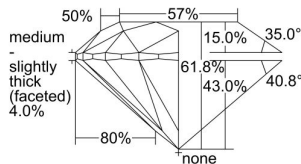

GIA®

FACSIMILE

GIA REPORT 5493853861

Verify this report at GIA.edu

GIA NATURAL DIAMOND DOSSIER®

July 05, 2024
GIA Report Number 5493853861
Shape and Cutting Style ..... Round Brilliant
Measurements ..... 4.33 - 4.35 x 2.68 mm

GRADING RESULTS

Carat Weight ..... 0.31 carat
Color Grade ..... E
Clarity Grade VS1
Cut Grade ..... Excellent

ADDITIONAL GRADING INFORMATION

Polish ..... Excellent
Symmetry ..... Excellent
Fluorescence ..... Faint
Clarity Characteristics. Cloud, Needle, Pinpoint, Indented Natural
Inscription(s): GIA 5493853861

PROPORTIONS

Profile to actual proportions

GRADING SCALES

GIA COLOR SCALE	GIA CLARITY SCALE	GIA CUT SCALE	
D	FLAWLESS	EXCELLENT	
E	INTERNALLY FLAWLESS		
F		VVS₁	VERY GOOD
G	VVS₂		
H	VS₁	GOOD	
I	VS₂		
J	SI₁	FAIR	
K	SI₂		
L	I₁	POOR	
M			
N			
O	I₂		
P			
Q	I₃		
R			
S			
T			
U			
V			
W			
X			
Y			
Z