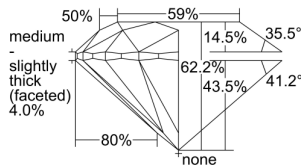

GIA®

FACSIMILE

GIA REPORT 5493854249

Verify this report at GIA.edu

GIA NATURAL DIAMOND DOSSIER®

July 11, 2024
GIA Report Number 5493854249
Shape and Cutting Style ..... Round Brilliant
Measurements ..... 4.46 - 4.48 x 2.78 mm

GRADING RESULTS

Carat Weight ..... 0.34 carat
Color Grade ..... G
Clarity Grade VS2
Cut Grade ..... Excellent

ADDITIONAL GRADING INFORMATION

Polish ..... Excellent
Symmetry ..... Excellent
Fluorescence ..... None
Clarity Characteristics ..... Crystal, Cloud, Needle
Inscription(s): GIA 5493854249

PROPORTIONS

Profile to actual proportions

GRADING SCALES

GIA COLOR SCALE	GIA CLARITY SCALE	GIA CUT SCALE	
D	FLAWLESS	EXCELLENT	
E	INTERNALLY FLAWLESS		
F		VVS₁	VERY GOOD
G	VVS₂		
H	VS₁	GOOD	
I	VS₂		
J	SI₁	FAIR	
K	SI₂		
L	I₁	POOR	
M	I₂		
N	I₃		
O			
P			
Q			
R			
S			
T			
U			
V			
W			
X			
Y			
Z