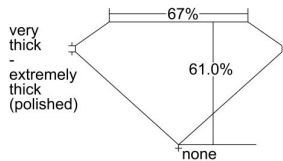

GIA®

FACSIMILE

GIA REPORT 5493854639

Verify this report at GIA.edu

GIA NATURAL DIAMOND DOSSIER®

July 23, 2024
GIA Report Number 5493854639
Shape and Cutting Style ..... Emerald Cut
Measurements ..... 5.77 x 4.07 x 2.48 mm

GRADING RESULTS

Carat Weight ..... 0.60 carat
Color Grade I
Clarity Grade VS2

ADDITIONAL GRADING INFORMATION

Polish ..... Very Good
Symmetry ..... Excellent
Fluorescence ..... Medium Blue
Clarity Characteristics ..... Indented Natural
Inscription(s): GIA 5493854639

PROPORTIONS

Profile not to actual proportions

GRADING SCALES

GIA COLOR SCALE		GIA CLARITY SCALE			
COLORLESS	D	VERY VERY SLIGHTLY INCLUDED	FLAWLESS		
	E		INTERNALLY FLAWLESS		
	F	VERY SLIGHTLY INCLUDED	VVS₁		
	G		VVS₂		
	H		VS₁		
	NEAR COLORLESS	I	SLIGHTLY INCLUDED	VS₂	
		J		SI₁	
		FAINT	K	INCLUDED	SI₂
			L		I₁
			M		I₂
VERY LIGHT	N	LIGHT	I₃		
	O				
	P				
	Q				
	R