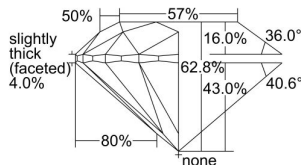

GIA®

FACSIMILE

GIA REPORT 5493858224

Verify this report at GIA.edu

GIA NATURAL DIAMOND DOSSIER®

July 08, 2024
GIA Report Number 5493858224
Shape and Cutting Style ..... Round Brilliant
Measurements ..... 4.67 - 4.70 x 2.94 mm

GRADING RESULTS

Carat Weight ..... 0.40 carat
Color Grade ..... D
Clarity Grade S11
Cut Grade ..... Excellent

ADDITIONAL GRADING INFORMATION

Polish ..... Excellent
Symmetry ..... Excellent
Fluorescence ..... None
Clarity Characteristics..... Crystal, Cloud, Feather
Inscription(s): GIA 5493858224

PROPORTIONS

Profile to actual proportions