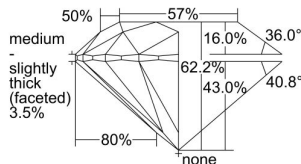

GIA®

FACSIMILE

GIA REPORT 5493862141

Verify this report at GIA.edu

GIA NATURAL DIAMOND DOSSIER®

July 08, 2024
GIA Report Number 5493862141
Shape and Cutting Style ..... Round Brilliant
Measurements ..... 4.70 - 4.72 x 2.93 mm

GRADING RESULTS

Carat Weight ..... 0.40 carat
Color Grade ..... F
Clarity Grade SI2
Cut Grade ..... Excellent

ADDITIONAL GRADING INFORMATION

Polish ..... Excellent
Symmetry ..... Excellent
Fluorescence ..... None
Clarity Characteristics ..... Cloud, Cavity, Feather
Inscription(s): GIA 5493862141

PROPORTIONS

Profile to actual proportions

GRADING SCALES

GIA COLOR SCALE

COLOREDNESS	D
	E
	F
	G
	H
	I
	J
NEAR COLORLESS	K
	L
Faint	M
	N
	O
	P
Very Light	Q
	R
	S
	T
	U
	V
Light	W
	X
	Y
	Z

GIA CLARITY SCALE

VERY VERY SLIGHTLY INCLUDED	FLAWLESS
	INTERNALLY FLAWLESS
VERY SLIGHTLY INCLUDED	VVS₁
	VVS₂
SLIGHTLY INCLUDED	VS₁
	VS₂
INCLUDED	SI₁
	SI₂
	I₁
	I₂
	I₃

GIA CUT SCALE

EXCELLENT
VERY GOOD
GOOD
FAIR
POOR