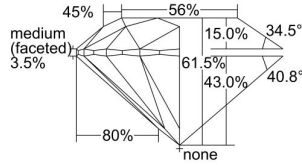

GIA®

FACSIMILE

GIA REPORT

5493863480

Verify this report at GIA.edu

GIA NATURAL DIAMOND DOSSIER®

July 15, 2024
GIA Report Number **5493863480**
Shape and Cutting Style ..... **Round Brilliant**
Measurements ..... **4.55 - 4.58 x 2.81 mm**

GRADING RESULTS

Carat Weight ..... **0.35 carat**
Color Grade ..... **G**
Clarity Grade **VS2**
Cut Grade ..... **Excellent**

ADDITIONAL GRADING INFORMATION

Polish ..... **Excellent**
Symmetry ..... **Excellent**
Fluorescence ..... **Strong Blue**
Clarity Characteristics..... **Crystal**
Inscription(s): **GIA 5493863480**

PROPORTIONS

Profile to actual proportions

GRADING SCALES

GIA COLOR SCALE

COLOURESS	D
	E
	F
	G
	H
	I
	J
NEAR COLOURESS	K
	L
FANIT	M
	N
	O
	P
VERY LIGHT	Q
	R
	S
	T
	U
	V
LIGHT	W
	X
	Y
	Z

GIA CLARITY SCALE

	FLAWLESS
	INTERNALLY FLAWLESS
VERY VERY SLIGHTLY INCLUDED	VVS₁
	VVS₂
VERY SLIGHTLY INCLUDED	VS₁
	VS₂
SLIGHTLY INCLUDED	SI₁
	SI₂
INCLUDED	I₁
	I₂
	I₃

GIA CUT SCALE

	EXCELLENT
	VERY GOOD
	GOOD
	FAIR
	POOR