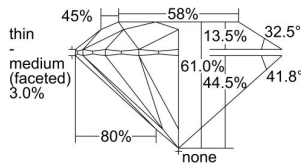

GIA®

FACSIMILE

GIA REPORT 5493866845

Verify this report at GIA.edu

GIA NATURAL DIAMOND DOSSIER®

July 10, 2024
GIA Report Number 5493866845
Shape and Cutting Style ..... Round Brilliant
Measurements ..... 4.78 - 4.81 x 2.93 mm

GRADING RESULTS

Carat Weight ..... 0.40 carat
Color Grade I
Clarity Grade ..... Internally Flawless
Cut Grade ..... Excellent

ADDITIONAL GRADING INFORMATION

Polish ..... Excellent
Symmetry ..... Excellent
Fluorescence ..... None
Clarity Characteristics ..... Minor Details of Polish
Inscription(s): GIA 5493866845

PROPORTIONS

GRADING SCALES

GIA COLOR SCALE

COLORESS	D
	E
	F
	G
	H
	I
	J
NEAR COLORESS	K
	L
Faint	M
	N
	O
	P
	Q
Very Light	R
	S
	T
	U
	V
	W
	X
	Y
Light	Z

GIA CLARITY SCALE

FLAWLESS	VERY VERY SLIGHTLY INCLUDED	VS₁	VS₂	SI₁	SI₂	I₁	I₂	I₃			
									VERY SLIGHTLY INCLUDED	SLIGHTLY INCLUDED	INCLUDED

GIA CUT SCALE

EXCELLENT
VERY GOOD
GOOD
FAIR
POOR