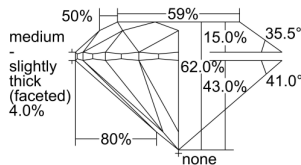

GIA®

FACSIMILE

GIA REPORT 5493877416

Verify this report at GIA.edu

GIA NATURAL DIAMOND DOSSIER®

July 11, 2024
GIA Report Number 5493877416
Shape and Cutting Style ..... Round Brilliant
Measurements ..... 5.08 - 5.10 x 3.16 mm

GRADING RESULTS

Carat Weight ..... 0.51 carat
Color Grade ..... D
Clarity Grade S11
Cut Grade ..... Excellent

ADDITIONAL GRADING INFORMATION

Polish ..... Excellent
Symmetry ..... Excellent
Fluorescence ..... Faint
Clarity Characteristics ..... Twinning Wisp
Inscription(s): GIA 5493877416

PROPORTIONS

Profile to actual proportions

GRADING SCALES

GIA COLOR SCALE	GIA CLARITY SCALE	GIA CUT SCALE	
D	FLAWLESS	EXCELLENT	
E	INTERNALLY FLAWLESS		
F		VVS₁	VERY GOOD
G	VVS₂		
H	VS₁	GOOD	
I	VS₂		
J	S1₁	FAIR	
K	S1₂		
L	I₁	POOR	
M	I₂		
N	I₃		
O			
P			
Q			
R			
S			
T			
U			
V			
W			
X			
Y			
Z