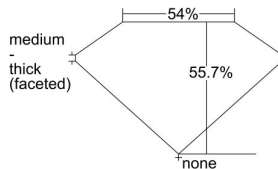

GIA®

FACSIMILE

GIA REPORT 5493894102

Verify this report at GIA.edu

GIA NATURAL DIAMOND DOSSIER®

July 11, 2024
GIA Report Number 5493894102
Shape and Cutting Style ..... Heart Brilliant
Measurements ..... 5.06 x 5.59 x 3.11 mm

GRADING RESULTS

Carat Weight ..... 0.50 carat
Color Grade ..... E
Clarity Grade VS2

ADDITIONAL GRADING INFORMATION

Polish ..... Excellent
Symmetry ..... Excellent
Fluorescence ..... None
Clarity Characteristics ..... Crystal, Cloud, Feather
Inscription(s): GIA 5493894102

PROPORTIONS

Profile not to actual proportions

GRADING SCALES

GIA COLOR SCALE		GIA CLARITY SCALE	
COLORLESS	D	VERY VERY SLIGHTLY INCLUDED	FLAWLESS
	E		INTERNALLY FLAWLESS
	F		VVS₁
	G		VVS₂
	H		VS₁
	I		VS₂
	J		SI₁
	K		SI₂
	L		I₁
	M		I₂
NEAR COLORLESS	N	SLIGHTLY INCLUDED	I₃
	O		
	P		
	Q		
FAINT	R		
	S		
	T		
	U		
VERY LIGHT	V		
	W		
	X		
	Y		
LIGHT	Z