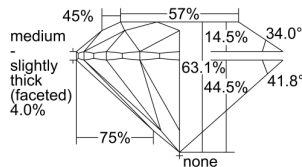

GIA®

FACSIMILE

GIA REPORT

5493896991

Verify this report at GIA.edu

GIA NATURAL DIAMOND DOSSIER®

July 10, 2024
GIA Report Number 5493896991
Shape and Cutting Style ..... Round Brilliant
Measurements ..... 4.25 - 4.28 x 2.69 mm

GRADING RESULTS

Carat Weight ..... 0.30 carat
Color Grade ..... E
Clarity Grade S11
Cut Grade ..... Excellent

ADDITIONAL GRADING INFORMATION

Polish ..... Excellent
Symmetry ..... Excellent
Fluorescence ..... None
Clarity Characteristics ..... Crystal, Cloud
Inscription(s): GIA 5493896991

PROPORTIONS

Profile to actual proportions

GRADING SCALES

GIA COLOR SCALE	GIA CLARITY SCALE	GIA CUT SCALE
D	FLAWLESS	EXCELLENT
E	INTERNALLY FLAWLESS	
F	VVS₁	VERY GOOD
G		
H	VS₁	GOOD
I		
J	SI₁	FAIR
K		
L	I₁	POOR
M		
N	I₂	
O	I₃	
P		
Q		
R		
S		
T		
U		
V		
W		
X		
Y		
Z