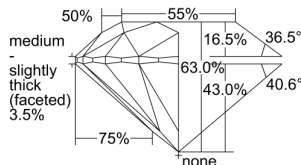

GIA®

FACSIMILE

GIA REPORT 5493917033

Verify this report at GIA.edu

GIA NATURAL DIAMOND DOSSIER®

July 12, 2024
GIA Report Number 5493917033
Shape and Cutting Style ..... Round Brilliant
Measurements ..... 5.22 - 5.26 x 3.30 mm

GRADING RESULTS

Carat Weight ..... 0.56 carat
Color Grade ..... D
Clarity Grade VS1
Cut Grade ..... Excellent

ADDITIONAL GRADING INFORMATION

Polish ..... Excellent
Symmetry ..... Excellent
Fluorescence ..... Strong Blue
Clarity Characteristics ..... Cloud, Pinpoint
Inscription(s): GIA 5493917033

PROPORTIONS

Profile to actual proportions

GRADING SCALES

GIA COLOR SCALE	GIA CLARITY SCALE	GIA CUT SCALE	
D	FLAWLESS	EXCELLENT	
E	INTERNALLY FLAWLESS		
F		VVS₁	VERY GOOD
G	VVS₂		
H	VS₁	GOOD	
I	VS₂		
J	SI₁	FAIR	
K	SI₂		
L	I₁	POOR	
M	I₂		
N	I₃		
O			
P			
Q			
R			
S			
T			
U			
V			
W			
X			
Y			
Z