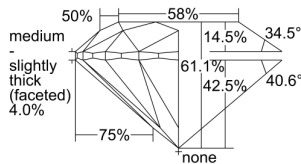

GIA®

FACSIMILE

GIA REPORT 5493917822

Verify this report at GIA.edu

GIA NATURAL DIAMOND DOSSIER®

July 15, 2024
GIA Report Number 5493917822
Shape and Cutting Style ..... Round Brilliant
Measurements ..... 5.01 - 5.04 x 3.07 mm

GRADING RESULTS

Carat Weight ..... 0.48 carat
Color Grade ..... E
Clarity Grade S11
Cut Grade ..... Excellent

ADDITIONAL GRADING INFORMATION

Polish ..... Excellent
Symmetry ..... Excellent
Fluorescence ..... None
Clarity Characteristics ..... Cloud, Crystal
Inscription(s): GIA 5493917822

PROPORTIONS

Profile to actual proportions

GRADING SCALES

GIA COLOR SCALE	GIA CLARITY SCALE	GIA CUT SCALE	
D	FLAWLESS	EXCELLENT	
E	INTERNALLY FLAWLESS		
F		VVS₁	VERY GOOD
G	VVS₂		
H	VS₁	GOOD	
I	VS₂		
J	S1₁	FAIR	
K	S1₂		
L	I₁	POOR	
M	I₂		
N	I₃		
O			
P			
Q			
R			
S			
T			
U			
V			
W			
X			
Y			
Z