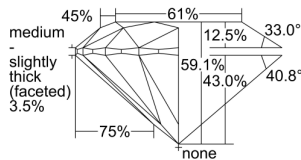

GIA®

FACSIMILE

GIA REPORT 5493918588

Verify this report at GIA.edu

GIA NATURAL DIAMOND DOSSIER®

July 15, 2024
GIA Report Number 5493918588
Shape and Cutting Style ..... Round Brilliant
Measurements ..... 5.76 - 5.80 x 3.42 mm

GRADING RESULTS

Carat Weight ..... 0.70 carat
Color Grade ..... H
Clarity Grade S11
Cut Grade ..... Excellent

ADDITIONAL GRADING INFORMATION

Polish ..... Excellent
Symmetry ..... Excellent
Fluorescence ..... None
Clarity Characteristics ..... Crystal, Cloud
Inscription(s): GIA 5493918588

PROPORTIONS

Profile to actual proportions

GRADING SCALES

GIA COLOR SCALE	GIA CLARITY SCALE	GIA CUT SCALE
COLOURLESS D	FLAWLESS	EXCELLENT
E	INTERNALLY FLAWLESS	
F	VVS₁	VERY GOOD
G		
H	VVS₂	GOOD
I	VS₁	
J	VS₂	FAIR
K	S1₁	
L	S1₂	POOR
M	I₁	
N	I₂	
O	I₃	
P		
Q		
R		
S		
T		
U		
V		
W		
X		
Y		
Z