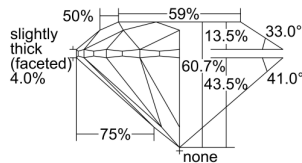

GIA®

FACSIMILE

GIA REPORT 5493934360

Verify this report at GIA.edu

GIA NATURAL DIAMOND DOSSIER®

July 16, 2024
GIA Report Number 5493934360
Shape and Cutting Style ..... Round Brilliant
Measurements ..... 4.35 - 4.37 x 2.65 mm

GRADING RESULTS

Carat Weight ..... 0.31 carat
Color Grade ..... G
Clarity Grade VS1
Cut Grade ..... Excellent

ADDITIONAL GRADING INFORMATION

Polish ..... Excellent
Symmetry ..... Excellent
Fluorescence ..... None
Clarity Characteristics..... Needle, Pinpoint, Cloud
Inscription(s): GIA 5493934360

PROPORTIONS

GRADING SCALES

GIA COLOR SCALE	GIA CLARITY SCALE	GIA CUT SCALE	
D	FLAWLESS	EXCELLENT	
E	INTERNALLY FLAWLESS		
F		VVS₁	VERY GOOD
G	VVS₂		
H	VS₁	GOOD	
I	VS₂		
J	SI₁	FAIR	
K	SI₂		
L	I₁	POOR	
M			
N			
O	I₂		
P			
Q			
R	I₃		
S			
T			
U			
V			
W			
X			
Y			
Z