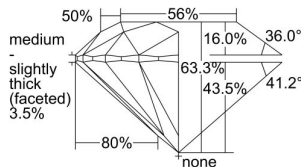

GIA®

FACSIMILE

GIA REPORT 5493935935

Verify this report at GIA.edu

GIA NATURAL DIAMOND DOSSIER®

July 16, 2024
GIA Report Number 5493935935
Shape and Cutting Style ..... Round Brilliant
Measurements ..... 4.57 - 4.60 x 2.90 mm

GRADING RESULTS

Carat Weight ..... 0.37 carat
Color Grade ..... D
Clarity Grade VS1
Cut Grade ..... Excellent

ADDITIONAL GRADING INFORMATION

Polish ..... Excellent
Symmetry ..... Excellent
Fluorescence ..... None
Clarity Characteristics..... Crystal, Cloud, Pinpoint
Inscription(s): GIA 5493935935

PROPORTIONS

Profile to actual proportions

GRADING SCALES

GIA COLOR SCALE	GIA CLARITY SCALE	GIA CUT SCALE	
D	FLAWLESS	EXCELLENT	
E	INTERNALLY FLAWLESS		
F		VVS₁	VERY GOOD
G	VVS₂		
H	VS₁	GOOD	
I	VS₂		
J	SI₁	FAIR	
K	SI₂		
L	I₁	POOR	
M	I₂		
N	I₃		
O			
P			
Q			
R			
S			
T			
U			
V			
W			
X			
Y			
Z