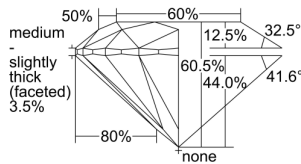

GIA®

FACSIMILE

GIA REPORT

5493942536

Verify this report at GIA.edu

GIA NATURAL DIAMOND DOSSIER®

July 17, 2024
GIA Report Number **5493942536**
Shape and Cutting Style ..... **Round Brilliant**
Measurements ..... **4.82 - 4.84 x 2.92 mm**

GRADING RESULTS

Carat Weight ..... **0.41 carat**
Color Grade ..... **F**
Clarity Grade **VS2**
Cut Grade ..... **Excellent**

ADDITIONAL GRADING INFORMATION

Polish ..... **Excellent**
Symmetry ..... **Excellent**
Fluorescence ..... **None**
Clarity Characteristics ..... **Crystal, Cloud**
Inscription(s): **GIA 5493942536**

PROPORTIONS

Profile to actual proportions

GRADING SCALES

GIA COLOR SCALE	GIA CLARITY SCALE	GIA CUT SCALE	
D	FLAWLESS	EXCELLENT	
E	INTERNALLY FLAWLESS		
F		VVS₁	VERY GOOD
G	VVS₂		
H	VS₁	GOOD	
I	VS₂		
J	SI₁	FAIR	
K	SI₂		
L	I₁	POOR	
M	I₂		
N	I₃		
O			
P			
Q			
R			
S			
T			
U			
V			
W			
X			
Y			
Z