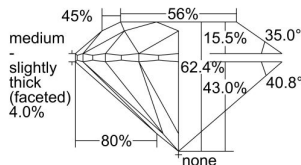

GIA®

FACSIMILE

GIA REPORT 5493955239

Verify this report at GIA.edu

GIA NATURAL DIAMOND DOSSIER®

July 18, 2024
GIA Report Number 5493955239
Shape and Cutting Style ..... Round Brilliant
Measurements ..... 4.72 - 4.74 x 2.95 mm

GRADING RESULTS

Carat Weight ..... 0.40 carat
Color Grade ..... E
Clarity Grade VS2
Cut Grade ..... Excellent

ADDITIONAL GRADING INFORMATION

Polish ..... Excellent
Symmetry ..... Excellent
Fluorescence ..... None
Clarity Characteristics ..... Cloud, Crystal
Inscription(s): GIA 5493955239

PROPORTIONS

Profile to actual proportions