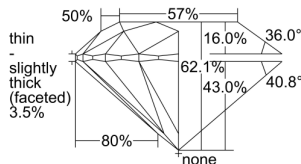

GIA®

FACSIMILE

GIA REPORT 5493959941

Verify this report at GIA.edu

GIA NATURAL DIAMOND DOSSIER®

July 22, 2024
GIA Report Number 5493959941
Shape and Cutting Style ..... Round Brilliant
Measurements ..... 4.41 - 4.45 x 2.75 mm

GRADING RESULTS

Carat Weight ..... 0.33 carat
Color Grade ..... G
Clarity Grade VS1
Cut Grade ..... Excellent

ADDITIONAL GRADING INFORMATION

Polish ..... Very Good
Symmetry ..... Excellent
Fluorescence ..... None
Clarity Characteristics..... Cloud, Pinpoint, Indented Natural
Inscription(s): GIA 5493959941

PROPORTIONS

Profile to actual proportions

GRADING SCALES

GIA COLOR SCALE	GIA CLARITY SCALE	GIA CUT SCALE	
D	FLAWLESS	EXCELLENT	
E	INTERNALLY FLAWLESS		
F		VVS₁	VERY GOOD
G	VVS₂		
H	VS₁	GOOD	
I	VS₂		
J	SI₁	FAIR	
K	SI₂		
L	I₁	POOR	
M	I₂		
N	I₃		
O			
P			
Q			
R			
S			
T			
U			
V			
W			
X			
Y			
Z