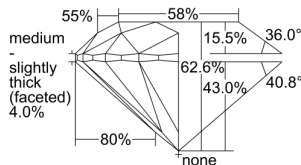

GIA®

FACSIMILE

GIA REPORT 5493964332

Verify this report at GIA.edu

GIA NATURAL DIAMOND DOSSIER®

July 18, 2024
GIA Report Number **5493964332**
Shape and Cutting Style ..... **Round Brilliant**
Measurements ..... **5.61 - 5.64 x 3.52 mm**

GRADING RESULTS

Carat Weight ..... **0.70 carat**
Color Grade ..... **H**
Clarity Grade **VS2**
Cut Grade ..... **Excellent**

ADDITIONAL GRADING INFORMATION

Polish ..... **Excellent**
Symmetry ..... **Excellent**
Fluorescence ..... **None**
Clarity Characteristics..... **Cloud, Feather, Crystal**
Inscription(s): **GIA 5493964332**

PROPORTIONS

Profile to actual proportions

GRADING SCALES

GIA COLOR SCALE	GIA CLARITY SCALE	GIA CUT SCALE	
D	FLAWLESS	EXCELLENT	
E	INTERNALLY FLAWLESS		
F		VVS₁	VERY GOOD
G	VVS₂		
H	VS₁	GOOD	
I	VS₂		
J	SI₁	FAIR	
K	SI₂		
L	I₁	POOR	
M	I₂		
N	I₃		
O			
P			
Q			
R			
S			
T			
U			
V			
W			
X			
Y			
Z