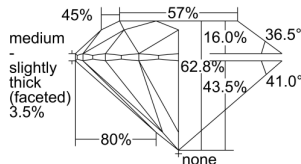

GIA®

FACSIMILE

GIA REPORT 5493971176

Verify this report at GIA.edu

GIA NATURAL DIAMOND DOSSIER®

July 22, 2024
GIA Report Number 5493971176
Shape and Cutting Style ..... Round Brilliant
Measurements ..... 4.27 - 4.29 x 2.69 mm

GRADING RESULTS

Carat Weight ..... 0.30 carat
Color Grade ..... G
Clarity Grade VS1
Cut Grade ..... Excellent

ADDITIONAL GRADING INFORMATION

Polish ..... Excellent
Symmetry ..... Excellent
Fluorescence ..... Faint
Clarity Characteristics ..... Crystal, Pinpoint
Inscription(s): GIA 5493971176

PROPORTIONS

Profile to actual proportions

GRADING SCALES

GIA COLOR SCALE	GIA CLARITY SCALE	GIA CUT SCALE	
D	FLAWLESS	EXCELLENT	
E	INTERNALLY FLAWLESS		
F		VVS₁	VERY GOOD
G	VVS₂		
H	VS₁	GOOD	
I	VS₂		
J	SI₁	FAIR	
K	SI₂		
L	I₁	POOR	
M	I₂		
N	I₃		
O			
P			
Q			
R			
S			
T			
U			
V			
W			
X			
Y			
Z