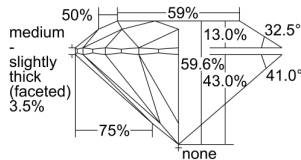

GIA®

FACSIMILE

GIA REPORT 5493979658

Verify this report at GIA.edu

GIA NATURAL DIAMOND DOSSIER®

July 22, 2024
GIA Report Number 5493979658
Shape and Cutting Style ..... Round Brilliant
Measurements ..... 3.80 - 3.83 x 2.27 mm

GRADING RESULTS

Carat Weight ..... 0.20 carat
Color Grade ..... F
Clarity Grade VS1
Cut Grade ..... Excellent

ADDITIONAL GRADING INFORMATION

Polish ..... Excellent
Symmetry ..... Excellent
Fluorescence ..... Faint
Clarity Characteristics ..... Crystal
Inscription(s): GIA 5493979658

PROPORTIONS

Profile to actual proportions

GRADING SCALES

GIA COLOR SCALE	GIA CLARITY SCALE	GIA CUT SCALE	
D	FLAWLESS	EXCELLENT	
E	INTERNALLY FLAWLESS		
F		VVS₁	VERY GOOD
G	VVS₂		
H	VS₁	GOOD	
I	VS₂		
J	SI₁	FAIR	
K	SI₂		
L	I₁	POOR	
M	I₂		
N	I₃		
O			
P			
Q			
R			
S			
T			
U			
V			
W			
X			
Y			
Z