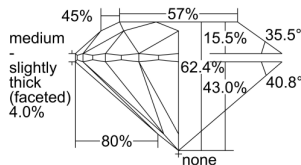

GIA®

FACSIMILE

GIA REPORT 5493979842

Verify this report at GIA.edu

GIA NATURAL DIAMOND DOSSIER®

July 24, 2024
GIA Report Number 5493979842
Shape and Cutting Style ..... Round Brilliant
Measurements ..... 5.16 - 5.18 x 3.23 mm

GRADING RESULTS

Carat Weight ..... 0.53 carat
Color Grade I
Clarity Grade VVS2
Cut Grade ..... Excellent

ADDITIONAL GRADING INFORMATION

Polish ..... Excellent
Symmetry ..... Excellent
Fluorescence ..... Faint
Clarity Characteristics ..... Pinpoint, Feather, Cloud
Inscription(s): GIA 5493979842

PROPORTIONS

Profile to actual proportions