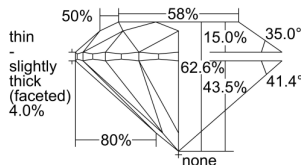

GIA®

FACSIMILE

GIA REPORT 5493979871

Verify this report at GIA.edu

GIA NATURAL DIAMOND DOSSIER®

July 22, 2024
GIA Report Number 5493979871
Shape and Cutting Style ..... Round Brilliant
Measurements ..... 4.51 - 4.54 x 2.83 mm

GRADING RESULTS

Carat Weight ..... 0.36 carat
Color Grade ..... E
Clarity Grade VS1
Cut Grade ..... Excellent

ADDITIONAL GRADING INFORMATION

Polish ..... Excellent
Symmetry ..... Excellent
Fluorescence ..... None
Clarity Characteristics ..... Cloud, Crystal, Pinpoint
Inscription(s): GIA 5493979871

PROPORTIONS

Profile to actual proportions