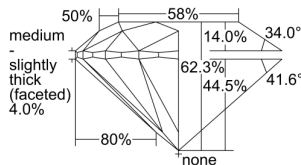

GIA®

FACSIMILE

GIA REPORT 5493987622

Verify this report at GIA.edu

GIA NATURAL DIAMOND DOSSIER®

July 22, 2024
GIA Report Number 5493987622
Shape and Cutting Style ..... Round Brilliant
Measurements ..... 4.28 - 4.30 x 2.67 mm

GRADING RESULTS

Carat Weight ..... 0.30 carat
Color Grade ..... E
Clarity Grade VS1
Cut Grade ..... Excellent

ADDITIONAL GRADING INFORMATION

Polish ..... Excellent
Symmetry ..... Excellent
Fluorescence ..... Faint
Clarity Characteristics..... Crystal, Feather, Pinpoint
Inscription(s): GIA 5493987622

PROPORTIONS

Profile to actual proportions

GRADING SCALES

GIA COLOR SCALE	GIA CLARITY SCALE	GIA CUT SCALE	
D	FLAWLESS	EXCELLENT	
E	INTERNALLY FLAWLESS		
F		VVS₁	VERY GOOD
G	VVS₂		
H	VS₁	GOOD	
I	VS₂		
J	SI₁	FAIR	
K	SI₂		
L	I₁	POOR	
M	I₂		
N	I₃		
O			
P			
Q			
R			
S			
T			
U			
V			
W			
X			
Y			
Z