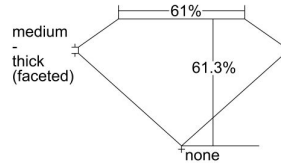

GIA®

FACSIMILE

GIA REPORT 5493987639

Verify this report at GIA.edu

GIA NATURAL DIAMOND DOSSIER®

July 23, 2024
GIA Report Number 5493987639
Shape and Cutting Style ..... Pear Brilliant
Measurements ..... 7.61 x 4.73 x 2.90 mm

GRADING RESULTS

Carat Weight ..... 0.60 carat
Color Grade ..... G
Clarity Grade VVS2

ADDITIONAL GRADING INFORMATION

Polish ..... Excellent
Symmetry ..... Excellent
Fluorescence ..... Medium Blue
Clarity Characteristics ..... Feather
Inscription(s): GIA 5493987639

PROPORTIONS

Profile not to actual proportions

GRADING SCALES

GIA COLOR SCALE		GIA CLARITY SCALE			
COLORLESS	D	VERY VERY SLIGHTLY INCLUDED	FLAWLESS		
	E		INTERNALLY FLAWLESS		
	F	VERY SLIGHTLY INCLUDED	VVS₁		
	G		VVS₂		
	H		VS₁		
	NEAR COLORLESS	I	SLIGHTLY INCLUDED	VS₂	
		J		SI₁	
		FAINT	K	INCLUDED	SI₂
			L		I₁
			M		I₂
VERT LIGHT	N	LIGHT	I₃		
	O				
	P				
	Q				
	R