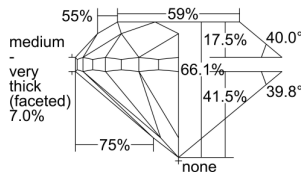

GIA®

FACSIMILE

GIA REPORT 5493988381

Verify this report at GIA.edu

GIA NATURAL DIAMOND DOSSIER®

July 22, 2024
GIA Report Number 5493988381
Shape and Cutting Style ..... Round Brilliant
Measurements ..... 4.77 - 4.87 x 3.18 mm

GRADING RESULTS

Carat Weight ..... 0.50 carat
Color Grade ..... E
Clarity Grade VS1
Cut Grade ..... Good

ADDITIONAL GRADING INFORMATION

Polish ..... Excellent
Symmetry ..... Good
Fluorescence ..... None
Clarity Characteristics ..... Indented Natural
Inscription(s): GIA 5493988381

PROPORTIONS

Profile to actual proportions

GRADING SCALES

GIA COLOR SCALE	GIA CLARITY SCALE	GIA CUT SCALE	
D	FLAWLESS	EXCELLENT	
E	INTERNALLY FLAWLESS		
F		VVS₁	VERY GOOD
G	VVS₂		
H	VS₁	GOOD	
I	VS₂		
J	SI₁	FAIR	
K	SI₂		
L	I₁	POOR	
M	I₂		
N	I₃		
O			
P			
Q			
R			
S			
T			
U			
V			
W			
X			
Y			
Z