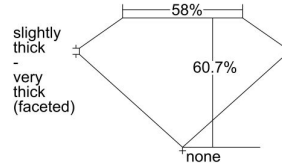

GIA®

FACSIMILE

GIA REPORT 5496033671

Verify this report at GIA.edu

GIA NATURAL DIAMOND DOSSIER®

April 09, 2024
GIA Report Number 5496033671
Shape and Cutting Style ..... Heart Brilliant
Measurements ..... 4.67 x 5.48 x 3.33 mm

GRADING RESULTS

Carat Weight ..... 0.50 carat
Color Grade ..... G
Clarity Grade VS2

ADDITIONAL GRADING INFORMATION

Polish ..... Excellent
Symmetry ..... Excellent
Fluorescence ..... None
Clarity Characteristics ..... Feather
Inscription(s): GIA 5496033671

PROPORTIONS

Profile not to actual proportions

GRADING SCALES

GIA COLOR SCALE		GIA CLARITY SCALE	
COLORLESS	D	VERY VERY SLIGHTLY INCLUDED	FLAWLESS
	E		INTERNALLY FLAWLESS
	F		VVS₁
	G		VVS₂
	H		VS₁
	I		VS₂
	J		SI₁
	K		SI₂
	L		I₁
	M		I₂
NEAR COLORLESS	N	SLIGHTLY INCLUDED	I₃
	O		
	P		
	Q		
FAINT	R		
	S		
	T		
	U		
VERY LIGHT	V		
	W		
	X		
	Y		
LIGHT	Z