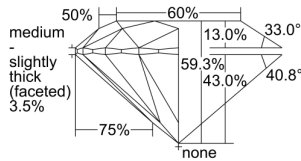

GIA®

FACSIMILE

GIA REPORT 5496043742

Verify this report at GIA.edu

GIA NATURAL DIAMOND DOSSIER®

April 17, 2024
GIA Report Number **5496043742**
Shape and Cutting Style ..... **Round Brilliant**
Measurements ..... **4.35 - 4.38 x 2.59 mm**

GRADING RESULTS

Carat Weight ..... **0.30 carat**
Color Grade ..... **F**
Clarity Grade **VS1**
Cut Grade ..... **Excellent**

ADDITIONAL GRADING INFORMATION

Polish ..... **Excellent**
Symmetry ..... **Excellent**
Fluorescence ..... **None**
Clarity Characteristics..... **Cloud, Feather, Pinpoint**
Inscription(s): **GIA 5496043742**

PROPORTIONS

Profile to actual proportions

GRADING SCALES

GIA COLOR SCALE	GIA CLARITY SCALE	GIA CUT SCALE	
D	FLAWLESS	EXCELLENT	
E	INTERNALLY FLAWLESS		
F		VVS₁	VERY GOOD
G	VVS₂		
H	VS₁	GOOD	
I	VS₂		
J	SI₁	FAIR	
K	SI₂		
L	I₁	POOR	
M	I₂		
N	I₃		
O			
P			
Q			
R			
S			
T			
U			
V			
W			
X			
Y			
Z