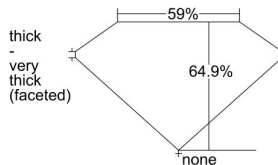

GIA®

FACSIMILE

GIA REPORT 5496057773

Verify this report at GIA.edu

GIA NATURAL DIAMOND DOSSIER®

April 12, 2024
GIA Report Number 5496057773
Shape and Cutting Style ..... Marquise Brilliant
Measurements ..... 8.79 x 4.62 x 2.99 mm

GRADING RESULTS

Carat Weight ..... 0.70 carat
Color Grade I
Clarity Grade VVS1

ADDITIONAL GRADING INFORMATION

Polish ..... Excellent
Symmetry ..... Excellent
Fluorescence ..... Faint
Clarity Characteristics ..... Pinpoint
Inscription(s): GIA 5496057773

PROPORTIONS

Profile not to actual proportions

GRADING SCALES

GIA COLOR SCALE		GIA CLARITY SCALE			
COLORLESS	D	VERY VERY SLIGHTLY INCLUDED	FLAWLESS		
	E		INTERNALLY FLAWLESS		
	F	VERY SLIGHTLY INCLUDED	VVS₁		
	G		VVS₂		
	H		VS₁		
	NEAR COLORLESS	I	SLIGHTLY INCLUDED	VS₂	
		J		SI₁	
		FAINT	K	INCLUDED	SI₂
			L		I₁
			M		I₂
VERT LIGHT	N		INCLUDED	I₃	
	O				
	P				
	Q				
	R				
	LIGHT	S			
		T			
U					
	V				
	W				
	X				
	Y				
	Z