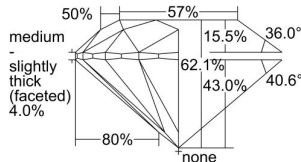

GIA®

FACSIMILE

GIA REPORT 5496065531

Verify this report at GIA.edu

GIA NATURAL DIAMOND DOSSIER®

April 16, 2024
GIA Report Number 5496065531
Shape and Cutting Style ..... Round Brilliant
Measurements ..... 4.44 - 4.46 x 2.77 mm

GRADING RESULTS

Carat Weight ..... 0.34 carat
Color Grade I
Clarity Grade VS1
Cut Grade ..... Excellent

ADDITIONAL GRADING INFORMATION

Polish ..... Excellent
Symmetry ..... Excellent
Fluorescence ..... None
Clarity Characteristics..... Crystal, Cloud, Needle, Pinpoint
Inscription(s): GIA 5496065531

PROPORTIONS

Profile to actual proportions

GRADING SCALES

GIA COLOR SCALE	GIA CLARITY SCALE	GIA CUT SCALE
COLOURLESS D	FLAWLESS	EXCELLENT
E	INTERNALLY FLAWLESS	
F	VVS₁	VERY GOOD
G		
H	VVS₂	GOOD
I	VS₁	
J	VS₂	FAIR
K	SI₁	
L	SI₂	POOR
M	I₁	
N	I₂	
O	I₃	
P		
Q		
R		
S		
T		
U		
V		
W		
X		
Y		
Z