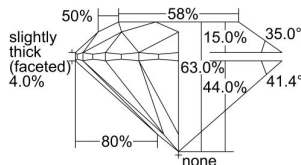

GIA®

FACSIMILE

GIA REPORT 5496075776

Verify this report at GIA.edu

GIA NATURAL DIAMOND DOSSIER®

April 15, 2024
GIA Report Number 5496075776
Shape and Cutting Style ..... Round Brilliant
Measurements ..... 5.99 - 6.02 x 3.78 mm

GRADING RESULTS

Carat Weight ..... 0.85 carat
Color Grade ..... G
Clarity Grade S11
Cut Grade ..... Excellent

ADDITIONAL GRADING INFORMATION

Polish ..... Excellent
Symmetry ..... Excellent
Fluorescence ..... None
Clarity Characteristics ..... Cloud
Inscription(s): GIA 5496075776

PROPORTIONS

Profile to actual proportions

GRADING SCALES

GIA COLOR SCALE

COLORLESS	D
	E
	F
	G
	H
	I
	J
NEAR COLORLESS	K
	L
	M
	N
	O
	P
	R
	S
	T
	U
	V
	W
	X
	Y
	Z

GIA CLARITY SCALE

	FLAWLESS
	INTERNALLY FLAWLESS
VERY VERY SLIGHTLY INCLUDED	VVS₁
	VVS₂
VERY SLIGHTLY INCLUDED	VS₁
	VS₂
SLIGHTLY INCLUDED	S1₁
	S1₂
INCLUDED	I₁
	I₂
	I₃

GIA CUT SCALE

	EXCELLENT
	VERY GOOD
	GOOD
	FAIR
	POOR