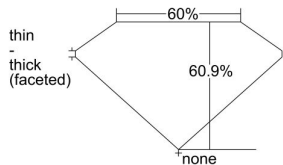

GIA®

FACSIMILE

GIA REPORT 5496097825

Verify this report at GIA.edu

GIA NATURAL DIAMOND DOSSIER®

April 16, 2024
GIA Report Number 5496097825
Shape and Cutting Style ..... Heart Brilliant
Measurements ..... 3.93 x 4.69 x 2.85 mm

GRADING RESULTS

Carat Weight ..... 0.30 carat
Color Grade ..... E
Clarity Grade SI1

ADDITIONAL GRADING INFORMATION

Polish ..... Excellent
Symmetry ..... Good
Fluorescence ..... None
Clarity Characteristics ..... Cloud
Inscription(s): GIA 5496097825

PROPORTIONS

Profile not to actual proportions

GRADING SCALES

GIA COLOR SCALE		GIA CLARITY SCALE			
COLORLESS	D	VERY VERY SLIGHTLY INCLUDED	FLAWLESS		
	E		INTERNALLY FLAWLESS		
	F	VERY SLIGHTLY INCLUDED	VVS₁		
	G		VVS₂		
	H		VS₁		
	NEAR COLORLESS	I	SLIGHTLY INCLUDED	VS₂	
		J		SI₁	
		FAINT	K	INCLUDED	SI₂
			L		I₁
			M		I₂
VERT LIGHT	N	LIGHT	I₃		
	O				
	P				
	Q				
	R