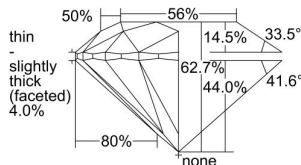

GIA®

FACSIMILE

GIA REPORT

5496145931

Verify this report at GIA.edu

GIA NATURAL DIAMOND DOSSIER®

April 19, 2024
GIA Report Number 5496145931
Shape and Cutting Style ..... Round Brilliant
Measurements ..... 4.62 - 4.65 x 2.90 mm

GRADING RESULTS

Carat Weight ..... 0.38 carat
Color Grade ..... F
Clarity Grade S11
Cut Grade ..... Excellent

ADDITIONAL GRADING INFORMATION

Polish ..... Excellent
Symmetry ..... Excellent
Fluorescence ..... None
Clarity Characteristics ..... Cloud
Inscription(s): GIA 5496145931

PROPORTIONS

Profile to actual proportions

GRADING SCALES

GIA COLOR SCALE

COLORED	D
	E
	F
	G
	H
	I
	J
NEAR COLORLESS	K
	L
FAIN	M
	N
	O
	P
	Q
VERY LIGHT	R
	S
	T
	U
	V
	W
	X
	Y
LIGHT	Z

GIA CLARITY SCALE

FLAWLESS	VERY VERY SLIGHTLY INCLUDED	VVS₁	VVS₂	VS₁	VS₂	SI₁	SI₂	I₁	I₂	I₃	
											FLAWLESS
INTERNALLY FLAWLESS	VERY SLIGHTLY INCLUDED										

GIA CUT SCALE

EXCELLENT
VERY GOOD
GOOD
FAIR
POOR